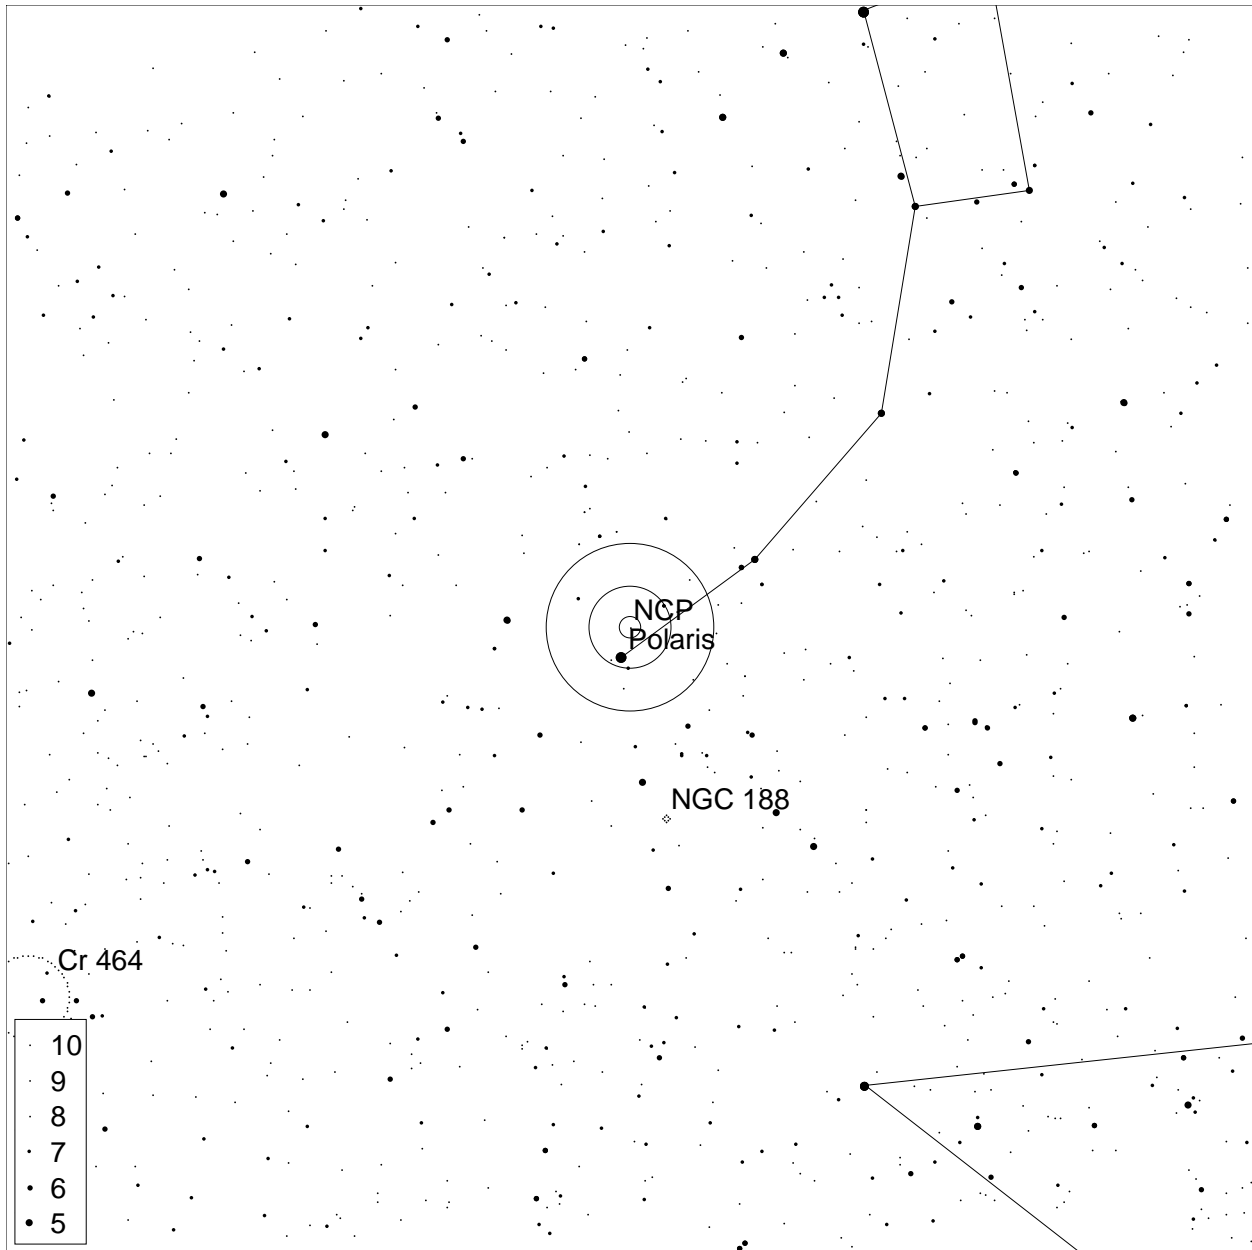

Telrad NCP

XEphem Topocentric Mean RA/Dec Sky View  
Ames, Iowa

RA: 1:27:45.5  
Declination: 89:58:10  
Epoch: 2000.00  
Altitude: 42:02:37  
Azimuth: 359:58:04  
Field Width: 30:00

Largest Eyepiece: 4:00

Julian Date: 2452182.14944  
Sidereal Time: 9:54:23  
UTC Date: 9/29/2001  
UTC Time: 15:35:12  
Latitude: 42:02:00 N  
Longitude: 93:39:56 W

Created by XEphem Version 3.2.3 25 Oct 1999  
(c) 1996-1999 Elwood Charles Downey  
<http://www.ClearSkyInstitute.com>  
Generated Sat Sep 29 15:35:18 2001 UTC