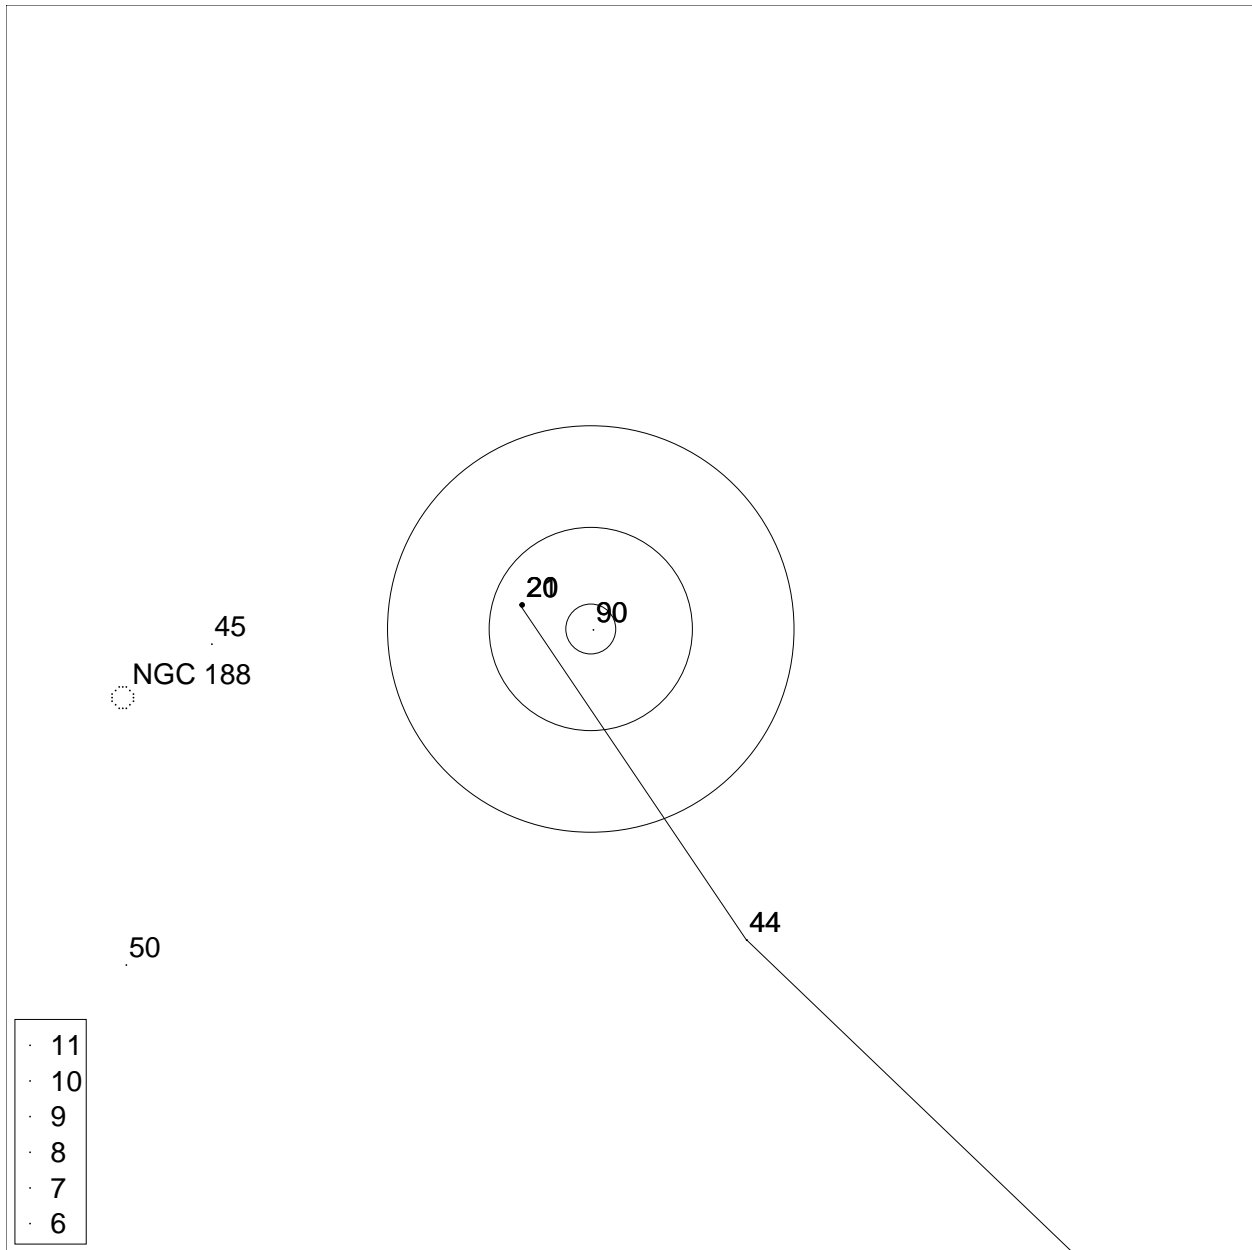

Telrad NCP

XEphem Alt/Az Sky View
Ames, Iowa

RA: 13:21:14.9
Declination: 89:37:41
Epoch: 2000.00
Altitude: 42:03:13
Azimuth: 0:30:33
Field Width: 12:15

Julian Date: 2452183.03891
Sidereal Time: 7:18:43
UTC Date: 9/30/2001
UTC Time: 12:56:02
Latitude: 42:02:00 N
Longitude: 93:39:56 W

Largest Eyepiece: 4:00

Created by XEphem Version 3.2.3 25 Oct 1999
(c) 1996-1999 Elwood Charles Downey
<http://www.ClearSkyInstitute.com>
Generated Sun Sep 30 12:56:24 2001 UTC