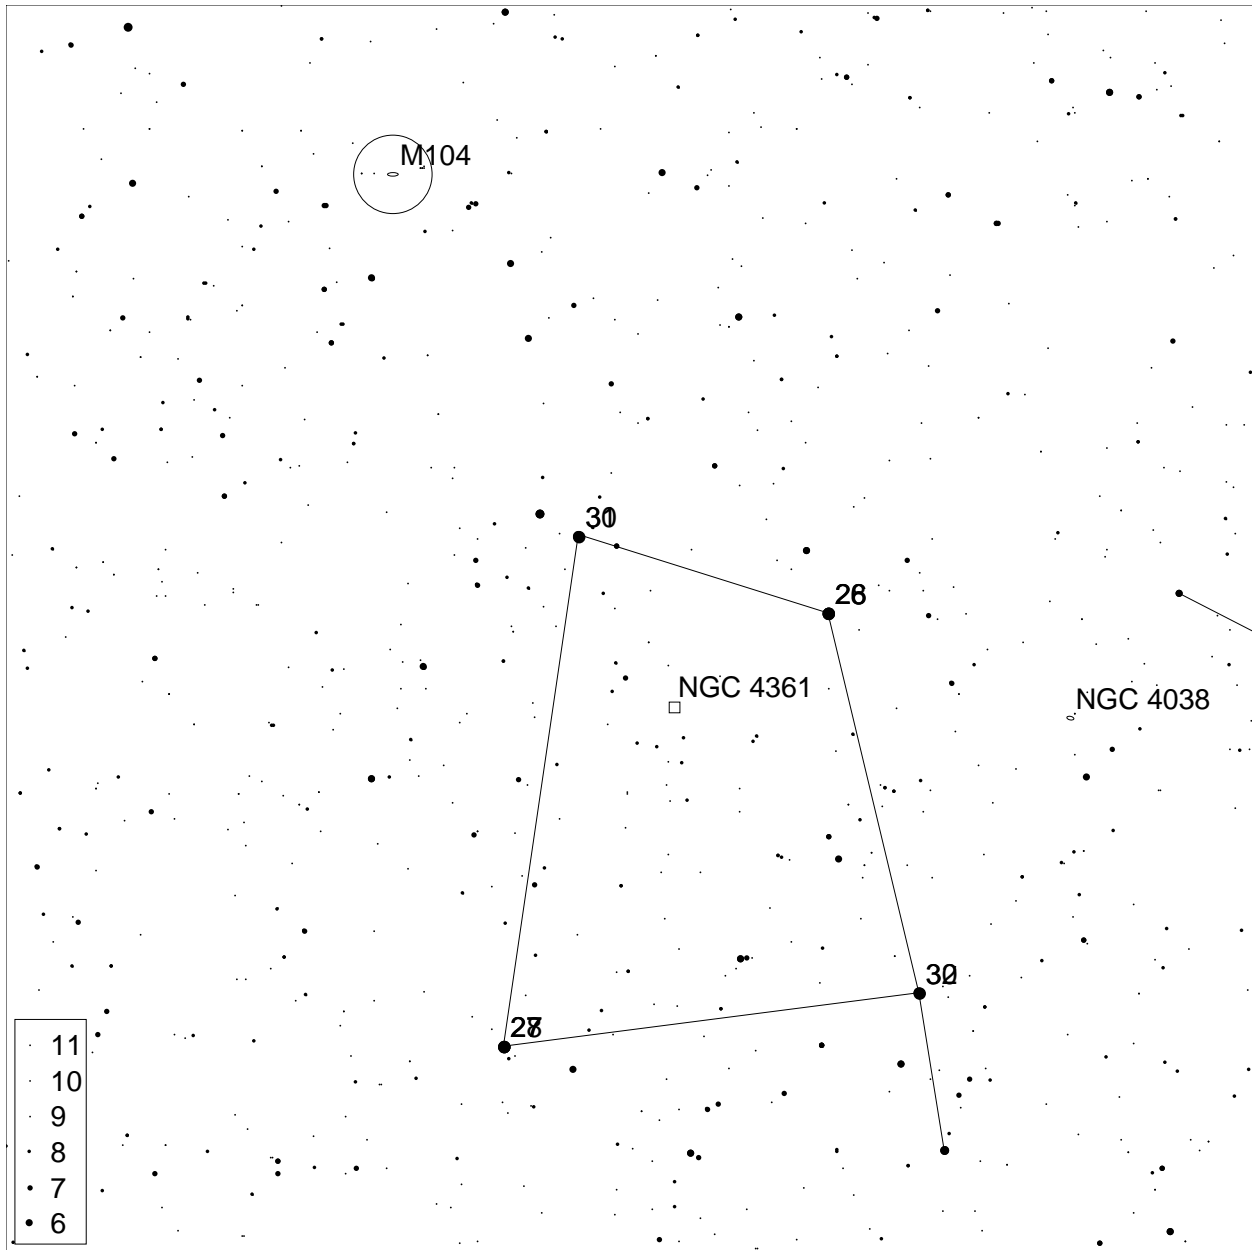

Finding M104 from Corvus

XEphem Topocentric Mean RA/Dec Sky View Ames, Iowa

RA: 12:26:58.3
Declination: -17:46:22
Epoch: 2000.00
Altitude: 8:09:18
Azimuth: 122:51:32
Field Width: 16:49

South is Down - East is Left

Eyepiece: 1:04

Julian Date: 2451914.81831
Sidereal Time: 8:23:34
UTC Date: 1/05/2001
UTC Time: 7:38:22
Latitude: 42:02:00 N
Longitude: 93:39:56 W

Created by XEphem Version 3.2.3 25 Oct 1999
(c) 1996-1999 Elwood Charles Downey
<http://www.ClearSkyInstitute.com>
Generated Fri Jan 5 07:38:57 2001 UTC